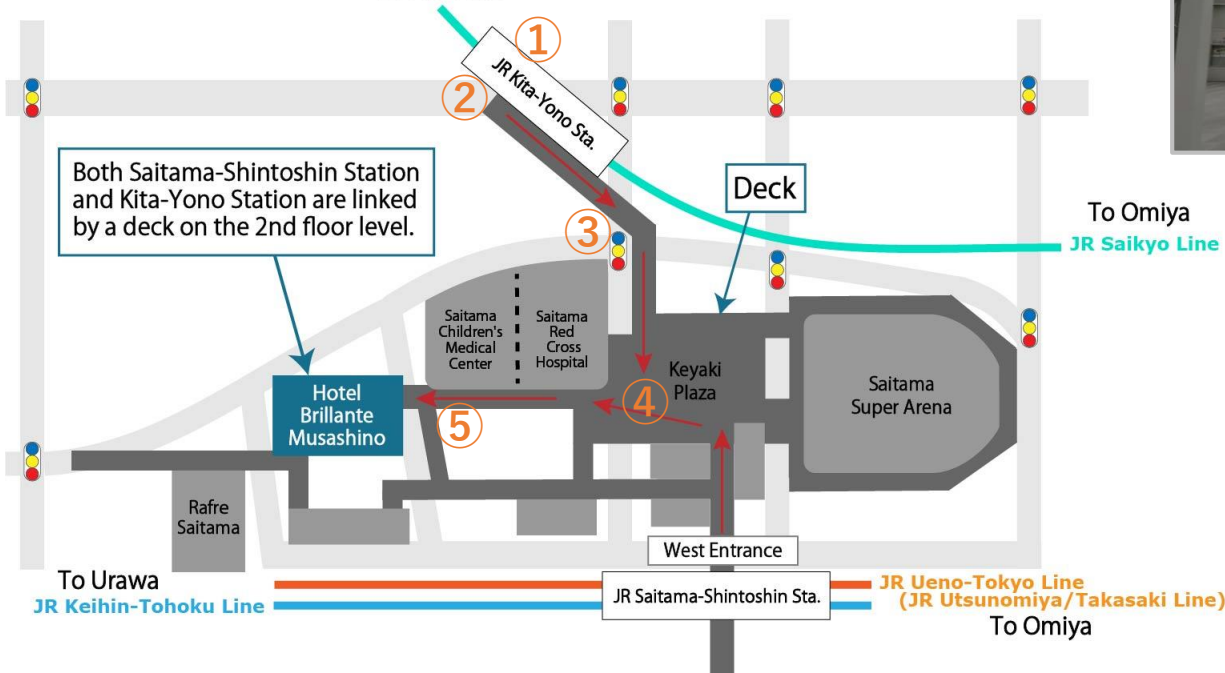

Access to "Hotel Brillante Musashino" from Kita-yono Sta.

①

②

③

④

⑤

To Akabane

To Omiya
JR Saikyo Line

Both Saitama-Shintoshin Station and Kita-Yono Station are linked by a deck on the 2nd floor level.

To Urawa

JR Keihin-Tohoku Line

West Entrance

JR Saitama-Shintoshin Sta.

JR Ueno-Tokyo Line
(JR Utsunomiya/Takasaki Line)